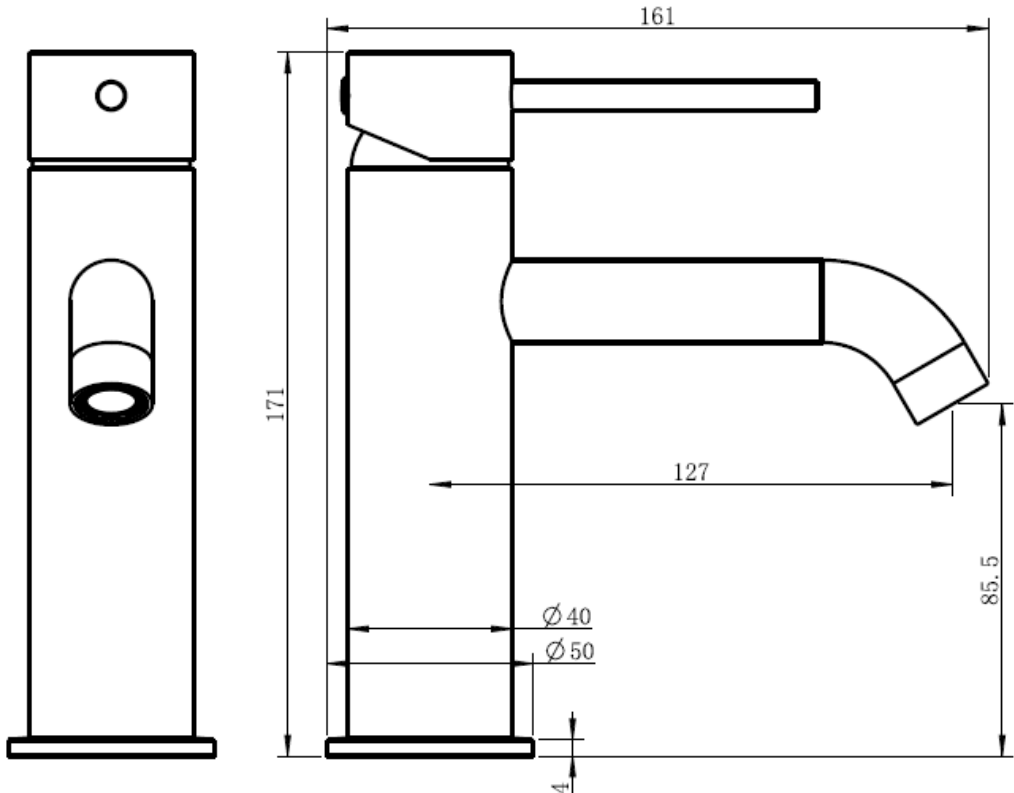

BL9022MKILF NEW YORK Basin Mixer

Features:

- Lead Free Compliant
- 4.5Lpm WELS 6 Star

Product Codes:

BL9022MKILF	Chrome
BL9022MKILFBK	Matte Black
BL9022MKILFBN	Brushed Nickel
BL9022MKILFGM	Gun Metal
BL9022MKILFBG	Brushed Gold

All measurements and specifications provided for our products are approximate and subject to change without prior notice. The information listed is correct at time of publication, however Bestlink International PTY LTD reserves the right to vary design and dimensions of products without prior notice. We recommend verifying dimensions and specifications before installation. For ceramic products, please allow a +/- 5mm tolerance for manufacturing variance. For basins, it is recommended that actual basin be used when cutting out bench top to ensure exact fit.